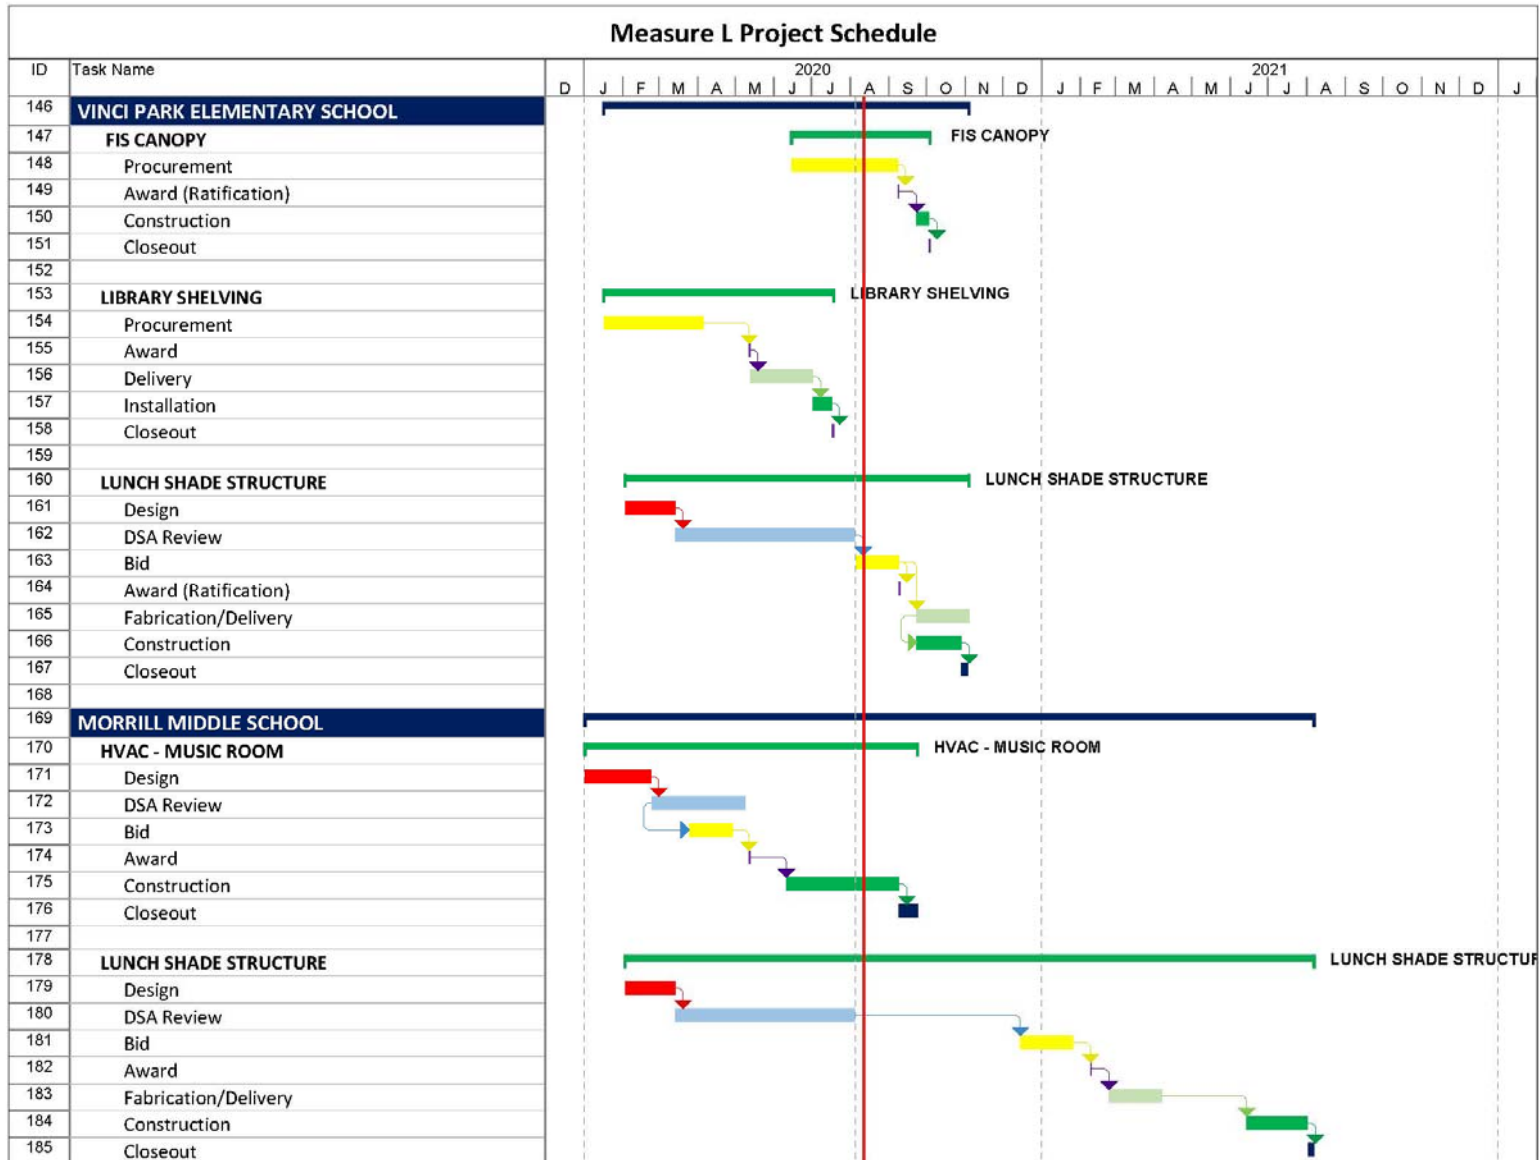

MEASURE L BOND UPDATE

August 11, 2020

Measure L – Overview

- Project Updates
- Program Schedule Review

Measure L – Project Updates

Projects Updates

- Complete
 - Cherrywood - Window Graphic
 - Paving – Laneview/Ruskin/Morrill
 - Library Shelving – Brooktree, Majestic Way, Ruskin, and Vinci Park
- In progress:
 - Morrill – HVAC
 - HVAC unit is scheduled for the week of August 10,2020
 - Scheduled to be completed on September 9, 2020
 - Flooring replacement at Building D (Science) Rooms 4,5,6, and 7
 - Paving for Lunch Shade Structure at Noble
 - Hydration Stations in the Cafeteria at Brooktree, Laneview, Majestic Way, Northwood, Summerdale, and Toyon
 - Replacement of HVAC Unit at District Office

Measure L – Project Updates

Projects Updates

- Bids Received
 - Perimeter Fencing – Chain Link
 - Noble
 - Laneview
 - Toyon
 - Sierramont
 - Perimeter Fencing - Ornamental
 - Ruskin
 - Noble FIS – Mural
 - Lunch Shade Structures
 - Noble
 - Toyon
 - Covered Walkway at Toyon

Measure L – Project Updates

Projects Updates

- Bidding/Procurement:
 - Perimeter Fencing - Ornamental
 - Sierramont
 - Toyon
 - Vinci Park - FIS Canopy
 - Music Room Risers/Misc.
- Design:
 - Lunch Shade Structures
 - Morrill
 - Vinci Park
 - Piedmont
 - Entry Canopy
 - Marquee
 - Lunch Shade Structure

Measure L – Program Schedule

Measure L – Program Schedule

Measure L – Program Schedule

Measure L – Program Schedule

Measure L – Program Schedule

Measure L – Program Schedule

Measure L – Program Schedule

Questions