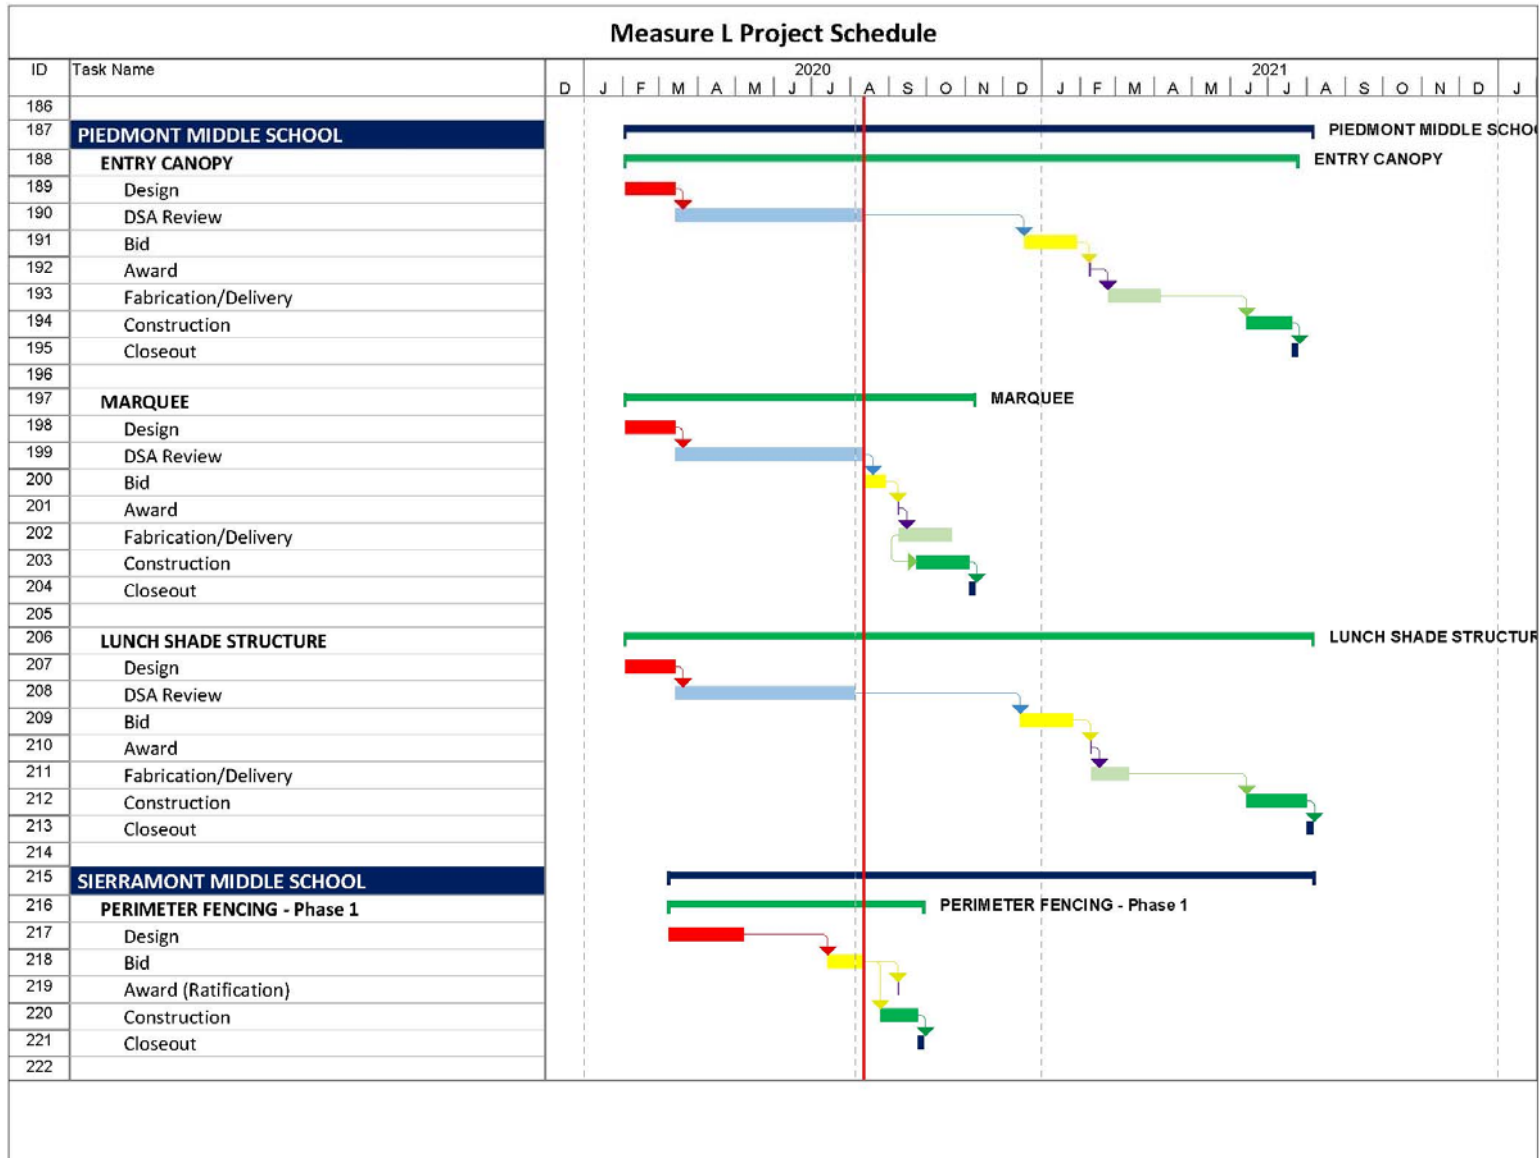

MEASURE L BOND UPDATE

August 11, 2020

Measure L – Overview

- Project Updates
- Program Schedule Review

Measure L – Project Updates

Projects Updates

- Complete
 - Cherrywood - Window Graphic
 - Paving – Laneview/Ruskin/Morrill
 - Library Shelving – Brooktree, Majestic Way, Ruskin, and Vinci Park
- In progress:
 - Morrill – HVAC
 - HVAC unit is scheduled for the week of August 10,2020
 - Scheduled to be completed on September 9, 2020
 - Flooring replacement at Building D (Science) Rooms 4,5,6, and 7
 - Paving for Lunch Shade Structure at Noble
 - Hydration Stations in the Cafeteria at Brooktree, Laneview, Majestic Way, Northwood, Summerdale, and Toyon
 - Replacement of HVAC Unit at District Office

Measure L – Project Updates

Projects Updates

- Bidding/Procurement:
 - Perimeter Fencing - Ornamental
 - Sierramont
 - Toyon
 - Vinci Park - FIS Canopy
 - Music Room Risers/Misc.
- Design:
 - Lunch Shade Structures
 - Morrill
 - Vinci Park
 - Piedmont
 - Entry Canopy
 - Marquee
 - Lunch Shade Structure

Measure L – Project Updates

New Library Shelving

Measure L – Project Updates

Laneview Staff Parking Lot

Measure L – Project Updates

Morrill – Music Room HVAC Upgrade

Measure L – Project Updates

Morrill – Music Room HVAC Upgrade

Measure L – Program Schedule

Measure L – Program Schedule

Measure L – Program Schedule

Measure L – Program Schedule

Measure L – Program Schedule

Measure L – Program Schedule

Measure L – Program Schedule

Questions