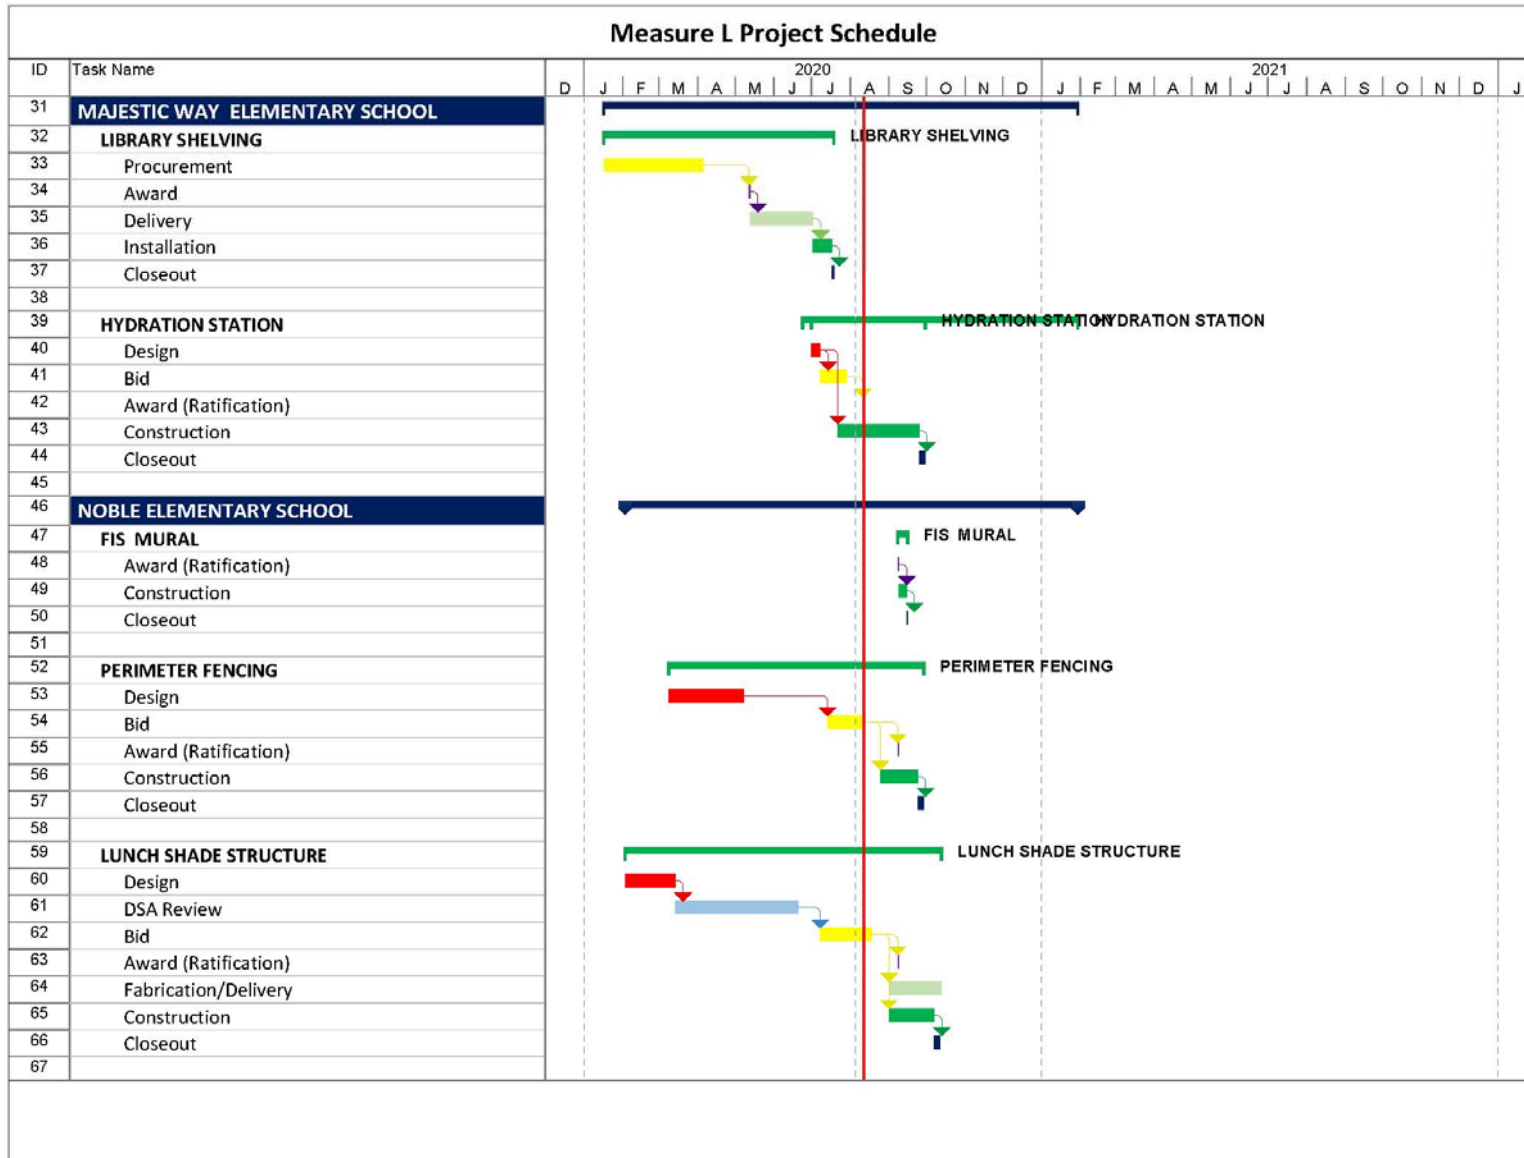

Measure L – Program Schedule