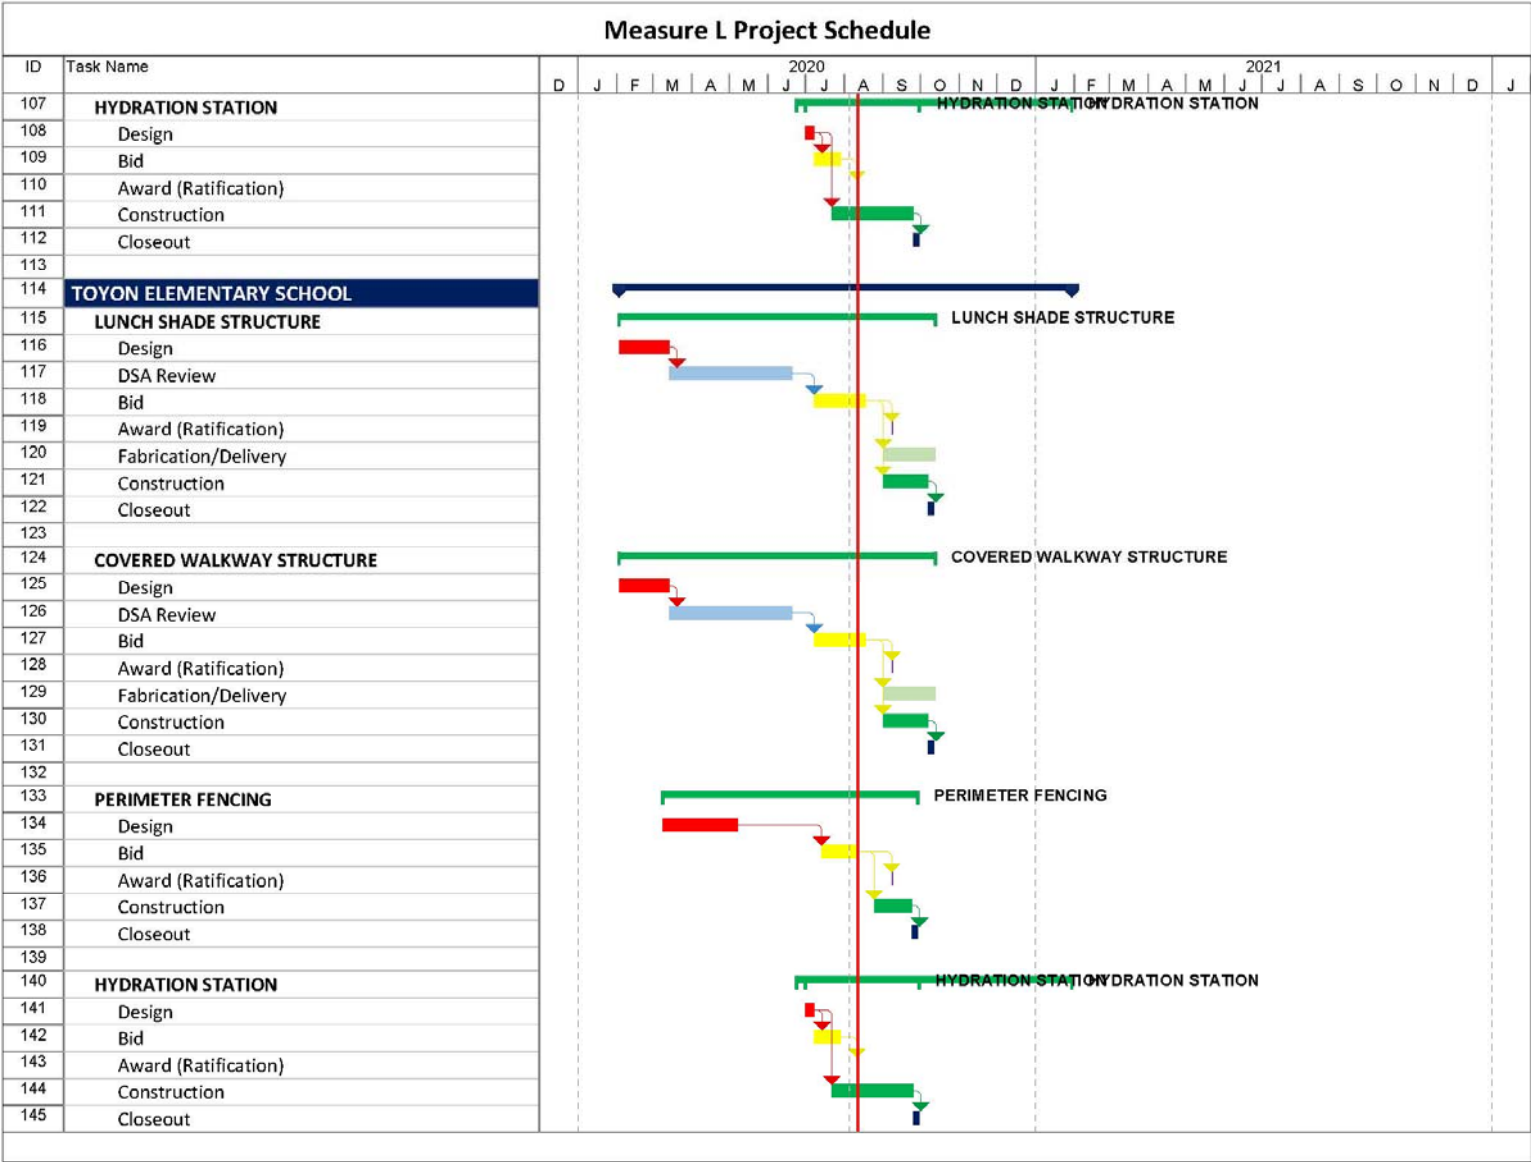

MEASURE L BOND UPDATE

August 11, 2020

Measure L – Overview

- Project Updates
- Program Schedule Review

Measure L – Project Updates

Projects Updates

- Complete
 - Cherrywood - Window Graphic
 - Paving – Laneview/Ruskin/Morrill
 - Library Shelving – Brooktree, Majestic Way, Ruskin, and Vinci Park
- In progress:
 - Morrill – HVAC
 - HVAC unit is scheduled for the week of August 10,2020
 - Scheduled to be completed on September 9, 2020
 - Flooring replacement at Building D (Science) Rooms 4,5,6, and 7
 - Paving for Lunch Shade Structure at Noble
 - Hydration Stations in the Cafeteria at Brooktree, Laneview, Majestic Way, Northwood, Summerdale, and Toyon
 - Replacement of HVAC Unit at District Office

Measure L – Project Updates

Projects Updates

- Bids Received
 - Perimeter Fencing – Chain Link
 - Noble
 - Laneview
 - Toyon
 - Sierramont
 - Perimeter Fencing - Ornamental
 - Ruskin
 - Noble FIS – Mural
 - Lunch Shade Structures
 - Noble
 - Toyon
 - Covered Walkway at Toyon

Measure L – Project Updates

Projects Updates

- Bidding/Procurement:
 - Perimeter Fencing - Ornamental
 - Sierramont
 - Toyon
 - Vinci Park - FIS Canopy
 - Music Room Risers/Misc.
- Design:
 - Lunch Shade Structures
 - Morrill
 - Vinci Park
 - Piedmont
 - Entry Canopy
 - Marquee
 - Lunch Shade Structure

Measure L – Program Schedule

Measure L – Program Schedule

Measure L – Program Schedule

Measure L – Program Schedule

Measure L – Program Schedule

Measure L – Program Schedule

Measure L – Program Schedule

Questions