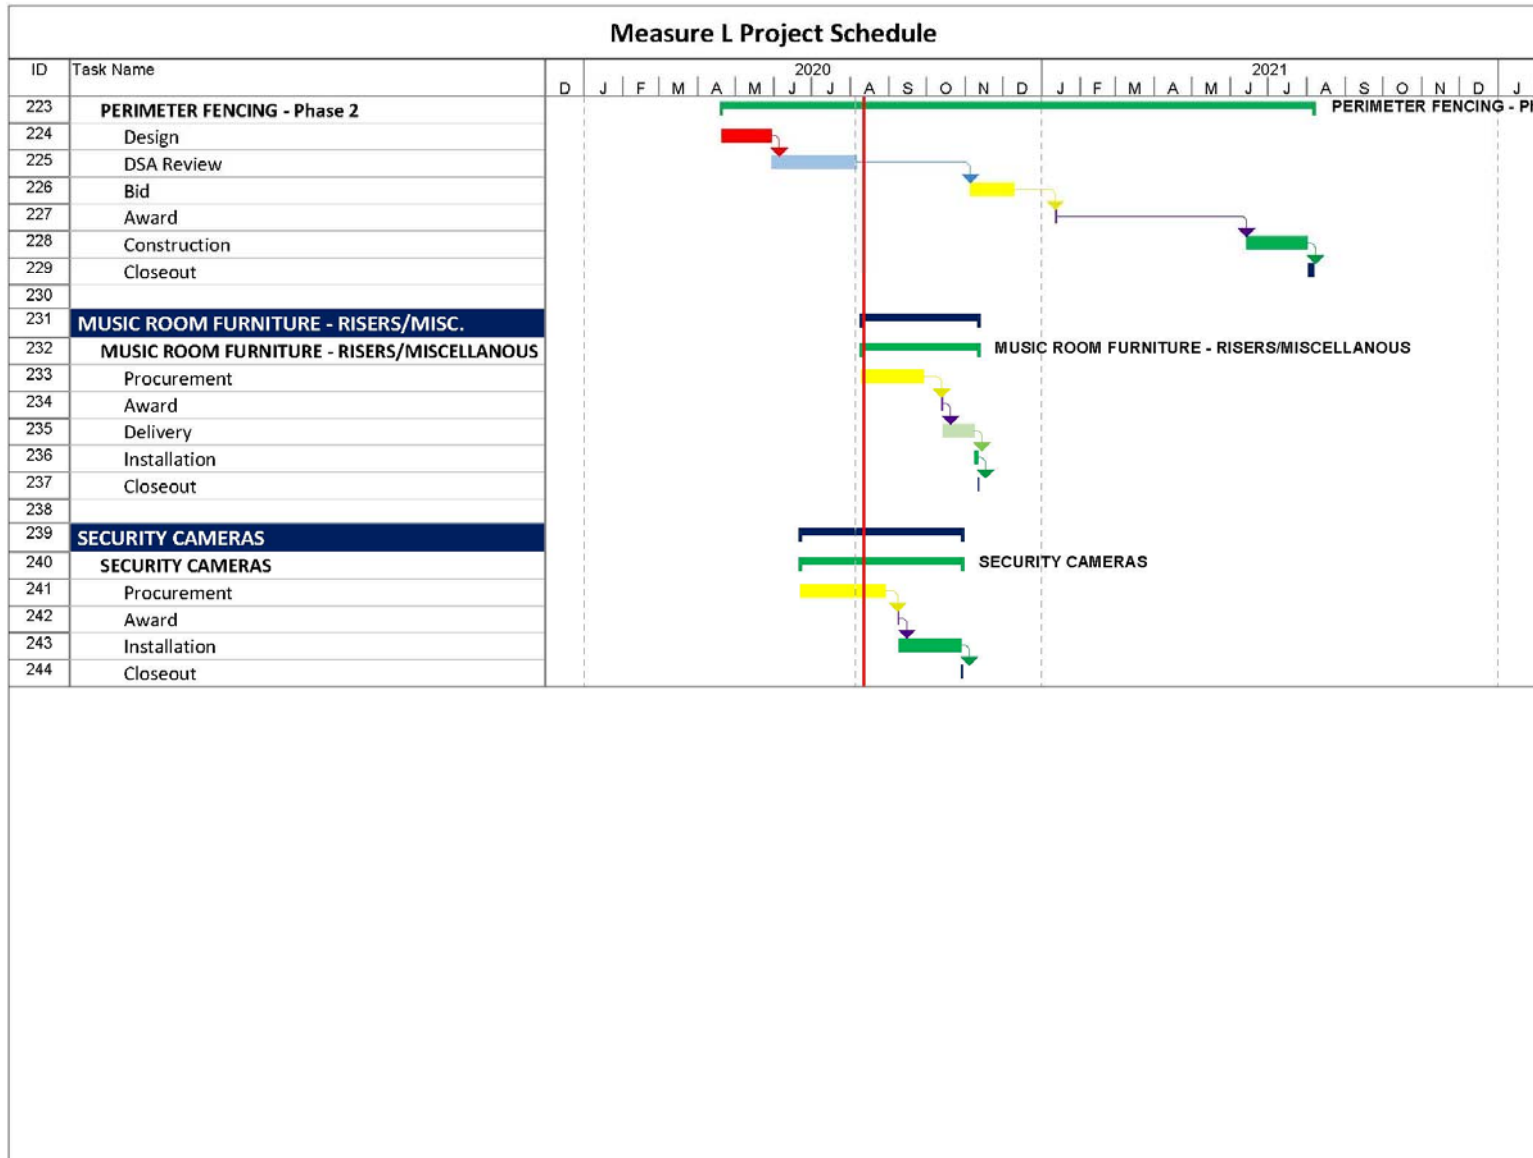

MEASURE L BOND UPDATE

August 11, 2020

Measure L – Overview

- Project Updates
- Program Schedule Review

Measure L – Project Updates

Projects Updates

- Complete
 - Cherrywood - Window Graphic
 - Paving – Laneview/Ruskin/Morrill
 - Library Shelving – Brooktree, Majestic Way, Ruskin, and Vinci Park
- In progress:
 - Morrill – HVAC
 - HVAC unit is scheduled for the week of August 10,2020
 - Scheduled to be completed on September 9, 2020
 - Flooring replacement at Building D (Science) Rooms 4,5,6, and 7
 - Paving for Lunch Shade Structure at Noble
 - Hydration Stations in the Cafeteria at Brooktree, Laneview, Majestic Way, Northwood, Summerdale, and Toyon
 - Replacement of HVAC Unit at District Office

Measure L – Project Updates

Projects Updates

- Bids Received
 - Perimeter Fencing – Chain Link
 - Noble
 - Laneview
 - Toyon
 - Sierramont
 - Perimeter Fencing - Ornamental
 - Ruskin
 - Noble FIS – Mural
 - Lunch Shade Structures
 - Noble
 - Toyon
 - Covered Walkway at Toyon

Measure L – Project Updates

Projects Updates

- Bidding/Procurement:
 - Perimeter Fencing - Ornamental
 - Sierramont
 - Toyon
 - Vinci Park - FIS Canopy
 - Music Room Risers/Misc.
- Design:
 - Lunch Shade Structures
 - Morrill
 - Vinci Park
 - Piedmont
 - Entry Canopy
 - Marquee
 - Lunch Shade Structure

Measure L – Program Schedule

Measure L – Program Schedule

Measure L – Program Schedule

Measure L – Program Schedule

Measure L – Program Schedule

Measure L – Program Schedule

Measure L – Program Schedule

Questions