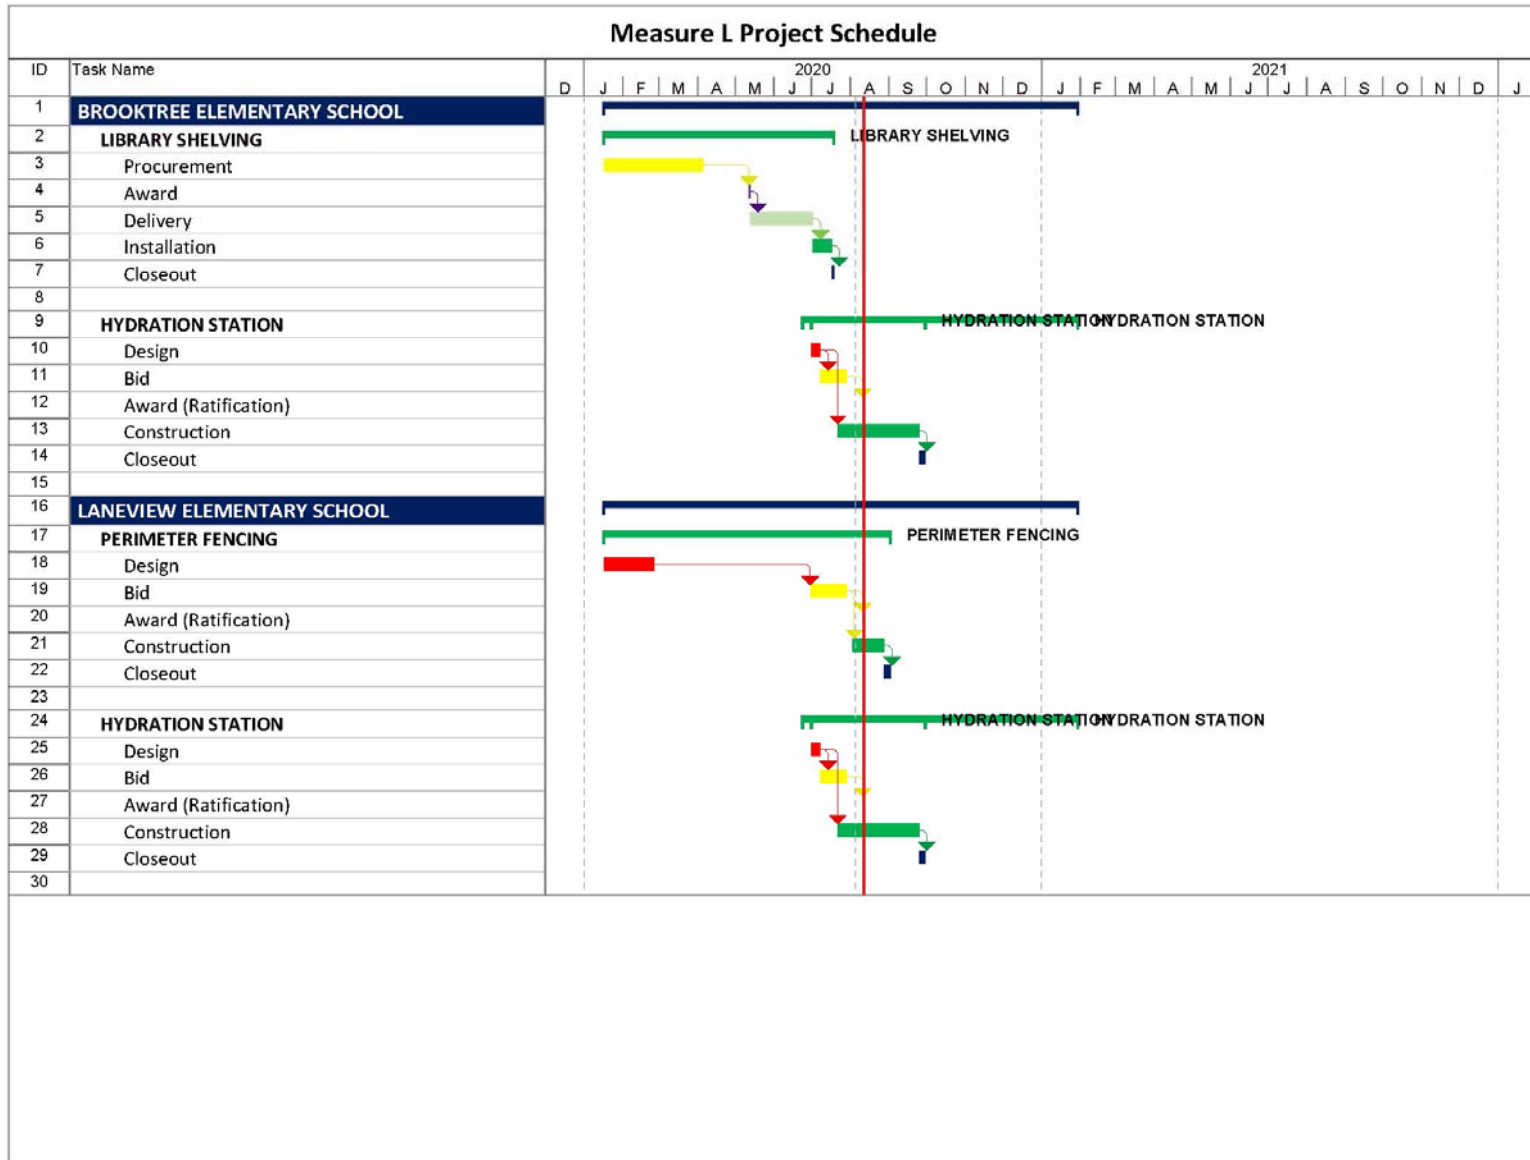

Measure L – Program Schedule