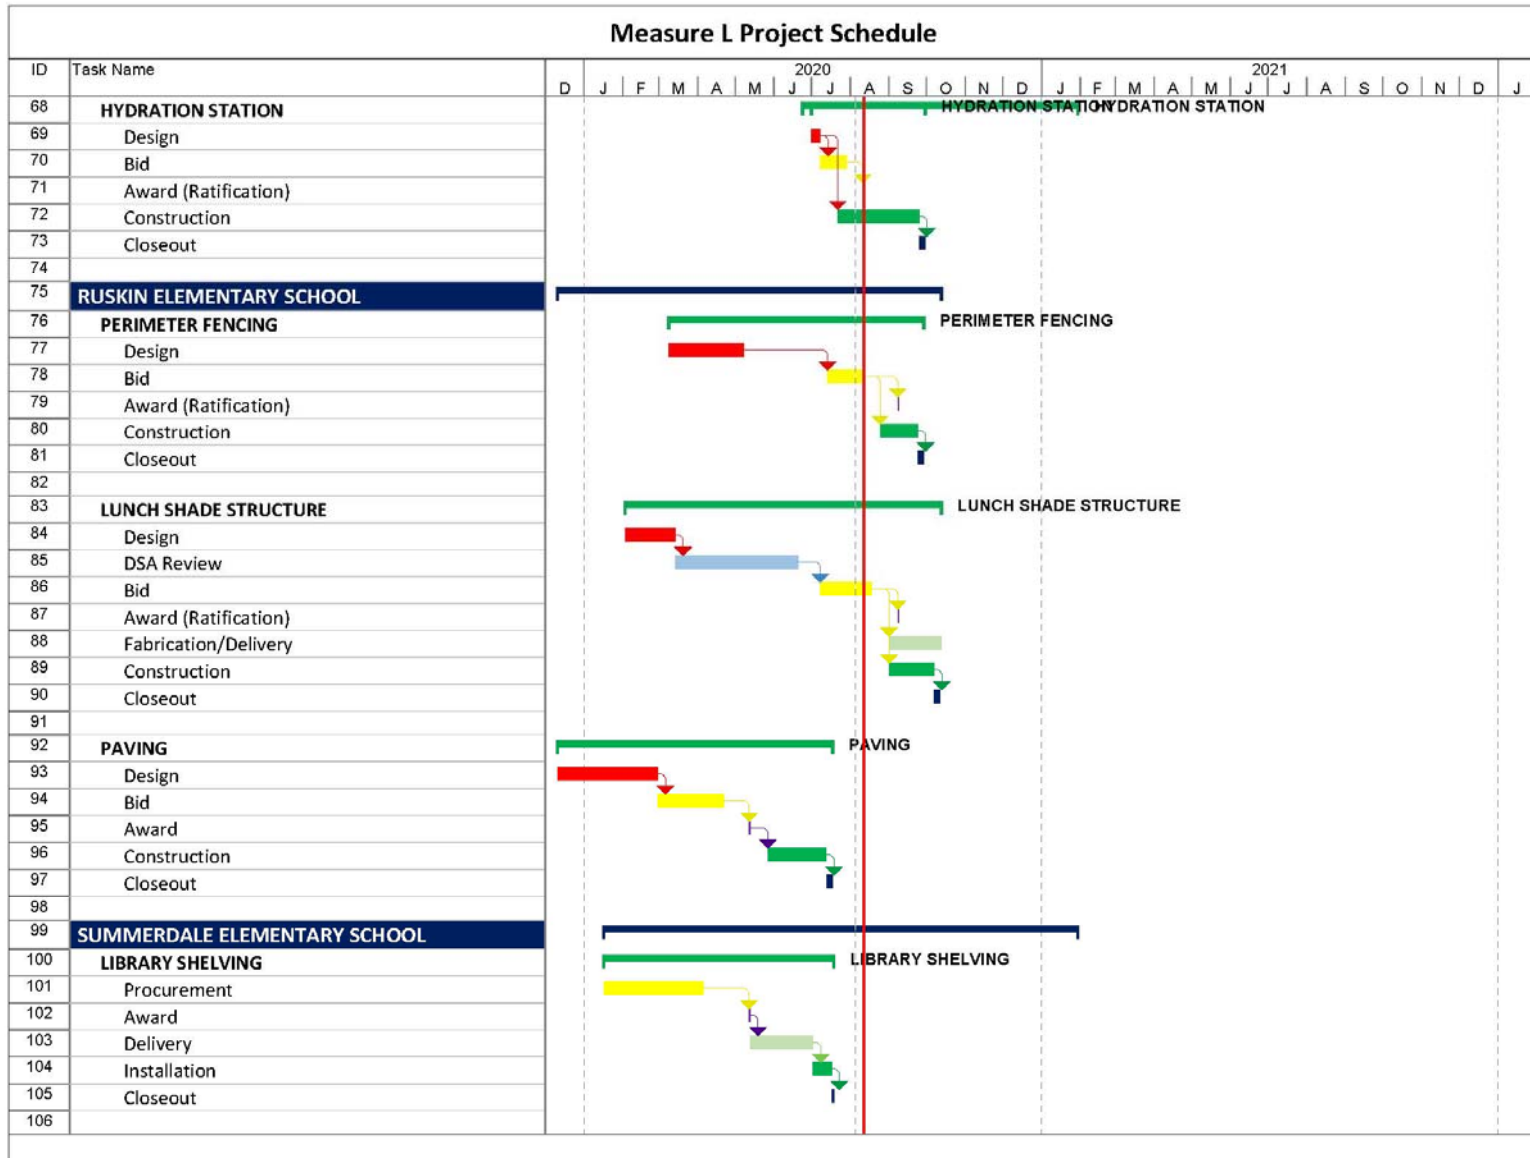

MEASURE L BOND UPDATE

August 11, 2020

Measure L – Overview

- Project Updates
- Program Schedule Review

Measure L – Project Updates

Projects Updates

- Complete
 - Cherrywood - Window Graphic
 - Paving – Laneview/Ruskin/Morrill
 - Library Shelving – Brooktree, Majestic Way, Ruskin, and Vinci Park
- In progress:
 - Morrill – HVAC
 - HVAC unit is scheduled for the week of August 10,2020
 - Scheduled to be completed on September 9, 2020
 - Flooring replacement at Building D (Science) Rooms 4,5,6, and 7
 - Paving for Lunch Shade Structure at Noble
 - Hydration Stations in the Cafeteria at Brooktree, Laneview, Majestic Way, Northwood, Summerdale, and Toyon
 - Replacement of HVAC Unit at District Office

Measure L – Project Updates

Projects Updates

- Bidding/Procurement:
 - Perimeter Fencing - Ornamental
 - Sierramont
 - Toyon
 - Vinci Park - FIS Canopy
 - Music Room Risers/Misc.
- Design:
 - Lunch Shade Structures
 - Morrill
 - Vinci Park
 - Piedmont
 - Entry Canopy
 - Marquee
 - Lunch Shade Structure

Measure L – Project Updates

New Library Shelving

Measure L – Project Updates

Laneview Staff Parking Lot

Measure L – Project Updates

Morrill – Music Room HVAC Upgrade

Measure L – Project Updates

Morrill – Music Room HVAC Upgrade

Measure L – Program Schedule

Measure L – Program Schedule

Measure L – Program Schedule

Measure L – Program Schedule

Measure L – Program Schedule

Measure L – Program Schedule

Measure L – Program Schedule

Questions